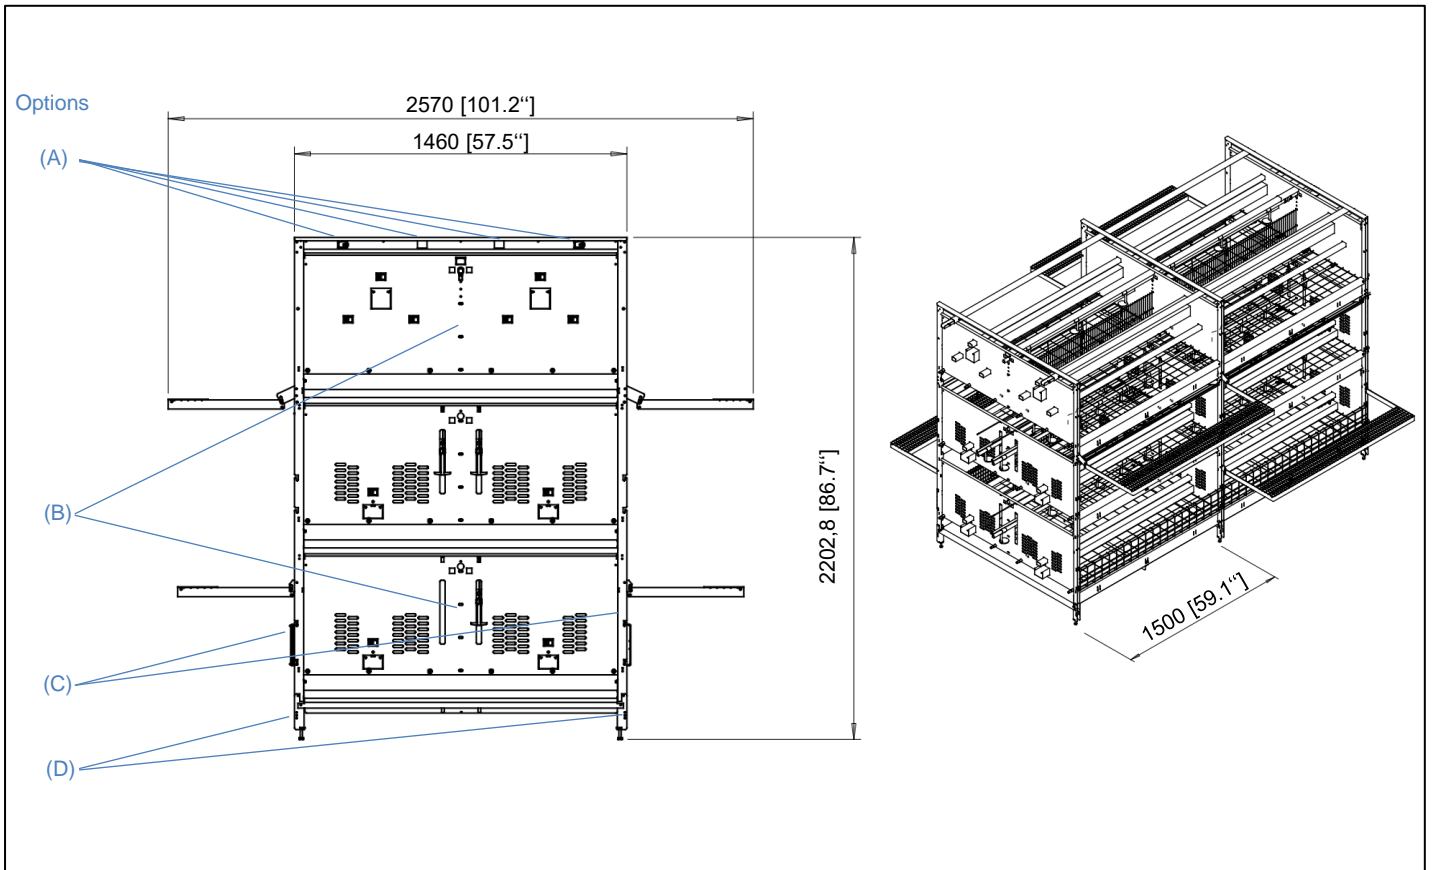

SALMET®

... for your success!

SALMET - Pedigrow 2

... for your success!

SALMET - Pedigrow 2

	Standard	Options Additionally Available
Day Old Chick Tiers	1	1
Perches	11	(A) 4
Feed Lines	6	
Drinker Lines (Tier 1 and 2)	4	
Drinker Lines (Top Tier)	1	
Nipple per Section (Tier 1 and 2)	24	
Nipple per Section (Top Tier)	3	
Rear Partition	1	(B) 2
Doors	4	(C) 4
Foot Shutter	-	(D) 2