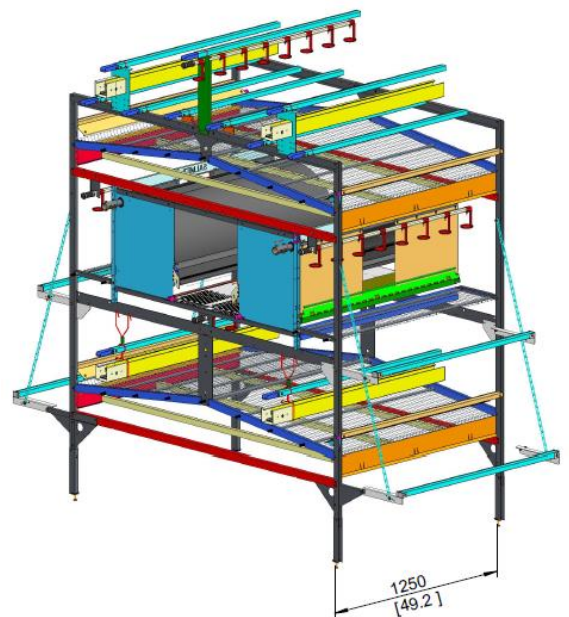

SALMET®

... for your success!

SALMET - All in One „Aviary system for layers“

... for your success!

SALMET - All in One „Aviary system for layers“

Options

		Standard	Options Additionally Available
Tier 3	Perches	10	(A) 1 *
	Feed Lines	2	
	Drinker Lines	-	(A) 1 *
Tier 2	Drinker Lines	2	
	Nest (N45)	2	
Tier 1	Perches	4	
	Feed Lines	2	
	Drinker Lines	-	(B) 1
	Feet (Stainless Steel)		(C)

* combination of drinker line and perch on top

Technical details are subject to change 2016