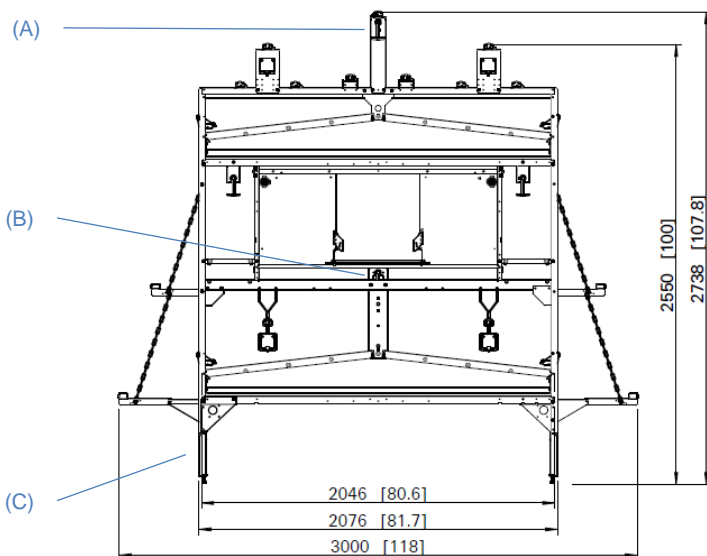

SALMET®

... for your success!

SALMET - All in One „Aviary system for layers“

... for your success!

SALMET - All in One „Aviary system for layers“

Options

		Standard	Options Additionally Available
Tier 3	Perches	10	(A) 1 *
	Feed Lines	2	
	Drinker Lines	-	(A) 1 *
Tier 2	Drinker Lines	2	
	Nest (N45)	2	
Tier 1	Perches	4	
	Feed Lines	2	
	Drinker Lines	-	(B) 1
	Feet (Stainless Steel)		(C)

* combination of drinker line and perch on top

Technical details are subject to change 2016